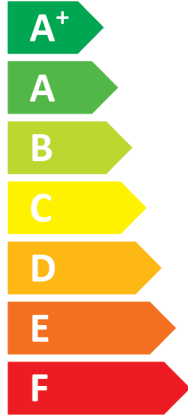

ENERG
енергия · ενέργεια

II CTC EcoHeat 406

A++

A

Two icons of a house with sound waves. The top icon is labeled **43 dB**. The bottom icon is labeled **— dB**.

A legend box containing three entries, each with a blue square and the text **6 kW**.