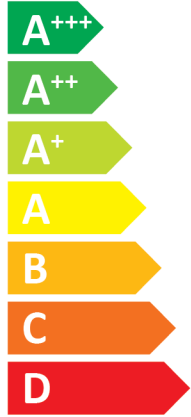

ENERG
енергия · ενέργεια

II CTC EcoHeat 406

A++

A

Two icons of a house with sound waves. The top icon is labeled **43 dB**. The bottom icon is labeled **— dB**.

A legend box containing three entries, each with a blue square and the text **6 kW**.